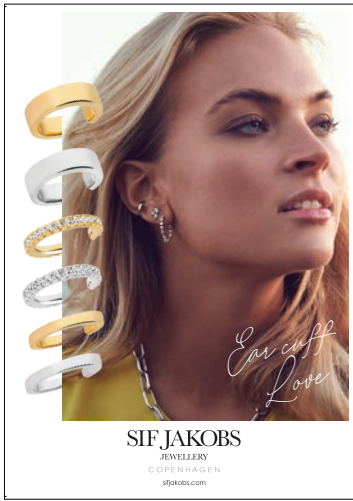

The Signs

SIGNS WITH FOLDABLE STAND

IMAGE SIGN **A5** EARCUFFS
SJ-IMAG_SIGN_EARCUF
16528
148mm x 210mm

5 710698 073204

A4 & A5 Signs with
a foldable stand attached

ZODIACO **A4** SIGN **DK**
SJ-ZODIAC_SIGN_DK
15690
210mm x 297mm