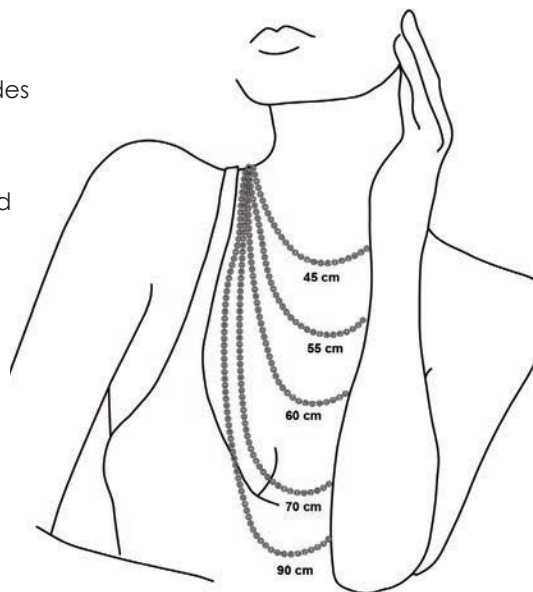

Find the right size

Necklace Length

The Sif Jakobs Jewellery necklaces are available in different sizes and shades of sterling silver – spanning from heavy rhodination to glistening glam.

To make it easy for you to find the size you are looking for we have created a visual to give you an idea just how long the necklaces will be on you.