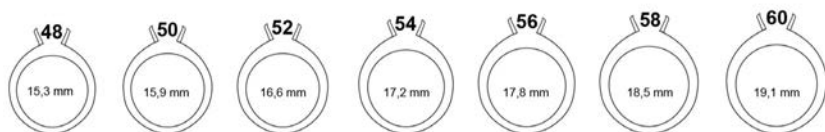

Find the right size

Necklace Length

The Sif Jakobs Jewellery necklaces are available in different sizes and shades of sterling silver – spanning from heavy rhodination to glistening glam.

To make it easy for you to find the size you are looking for we have created a visual to give you an idea just how long the necklaces will be on you.

The Ring Sizes - Diameter Ø

We offer rings in sizes 50, 52, 54, 56, 58, 60.

RING SIZE COMPARISON TABLE

DIAMETER

SJJ	UK	US	INCHES	MM
48	H - I	4 - 5	0.60	15,3
50	J - K	5 - 6	0.63	15,9
52	L - M	6 - 7	0.65	16,6
54	M - N	7	0.68	17,2
56	O - P	7 - 8	0.70	17,8
58	P - Q	8 - 9	0.73	18,5
60	R - S	9 - 10	0.75	19,1